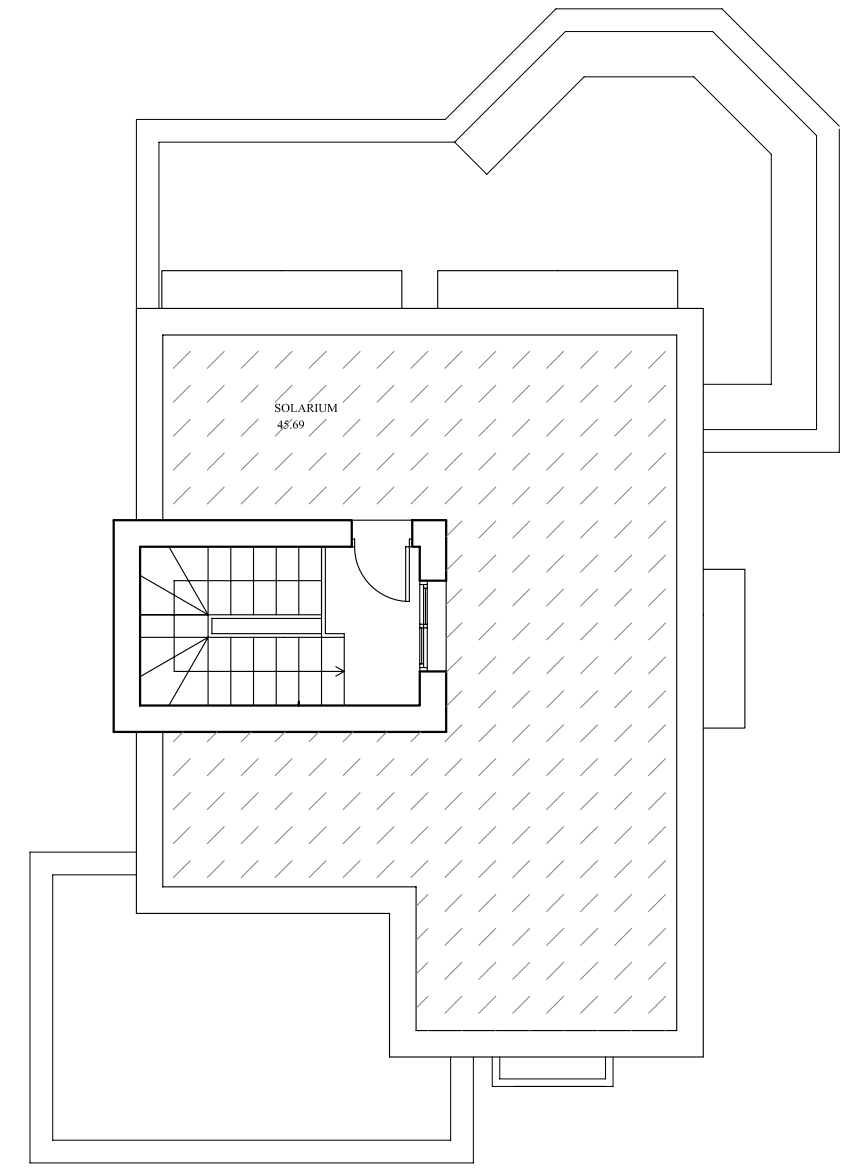

GROUND FLOOR

FIRST FLOOR

ROOFTOP SOLARIUM

VVT 11 VILLA Type A "Verveine"			
Total	Porch	Terrace	Solarium
148.36	40.11	41.35	45.69