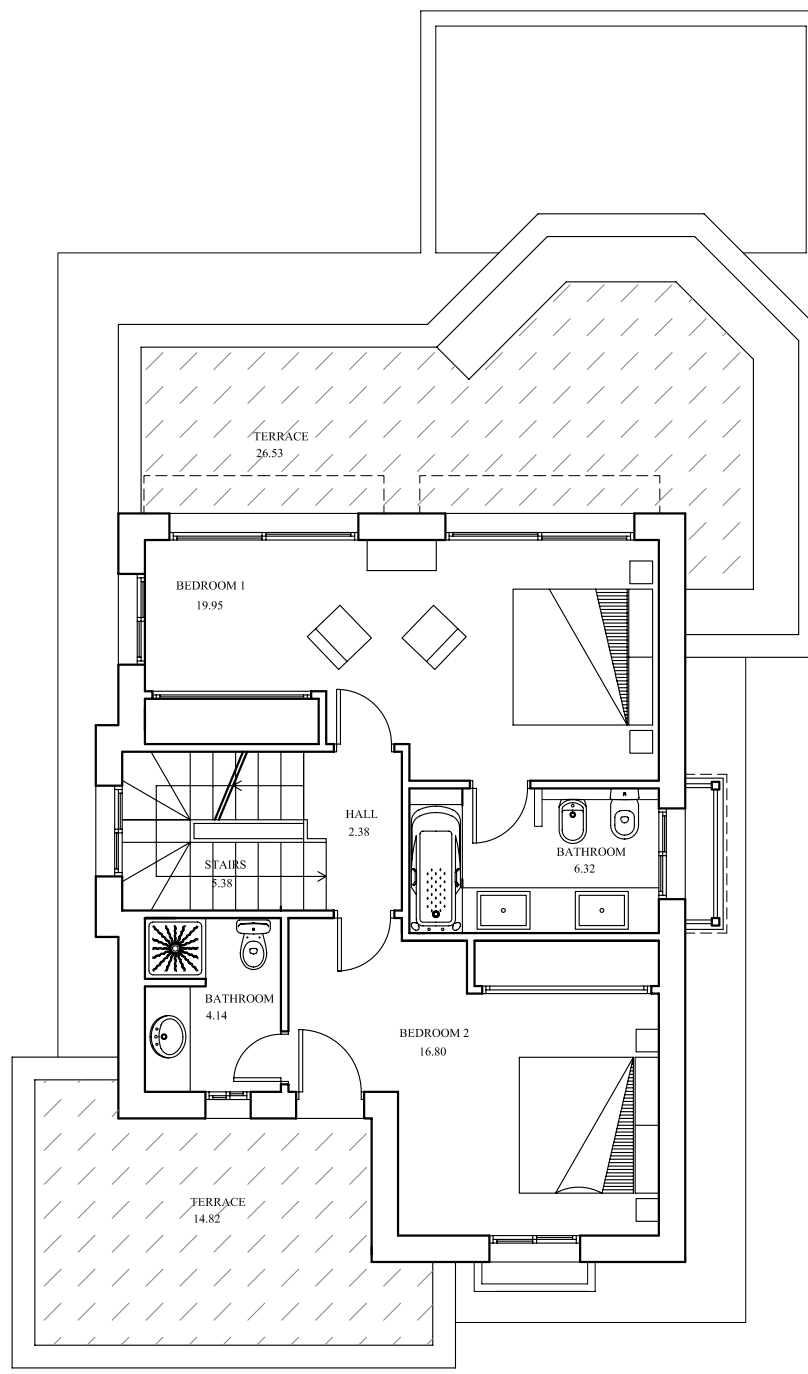

GROUND FLOOR

FIRST FLOOR

ROOFTOP SOLARIUM

VVT 11 VILLA Type A "Verveine"			
Total	Porch	Terrace	Solarium
148.36	40.11	41.35	45.69