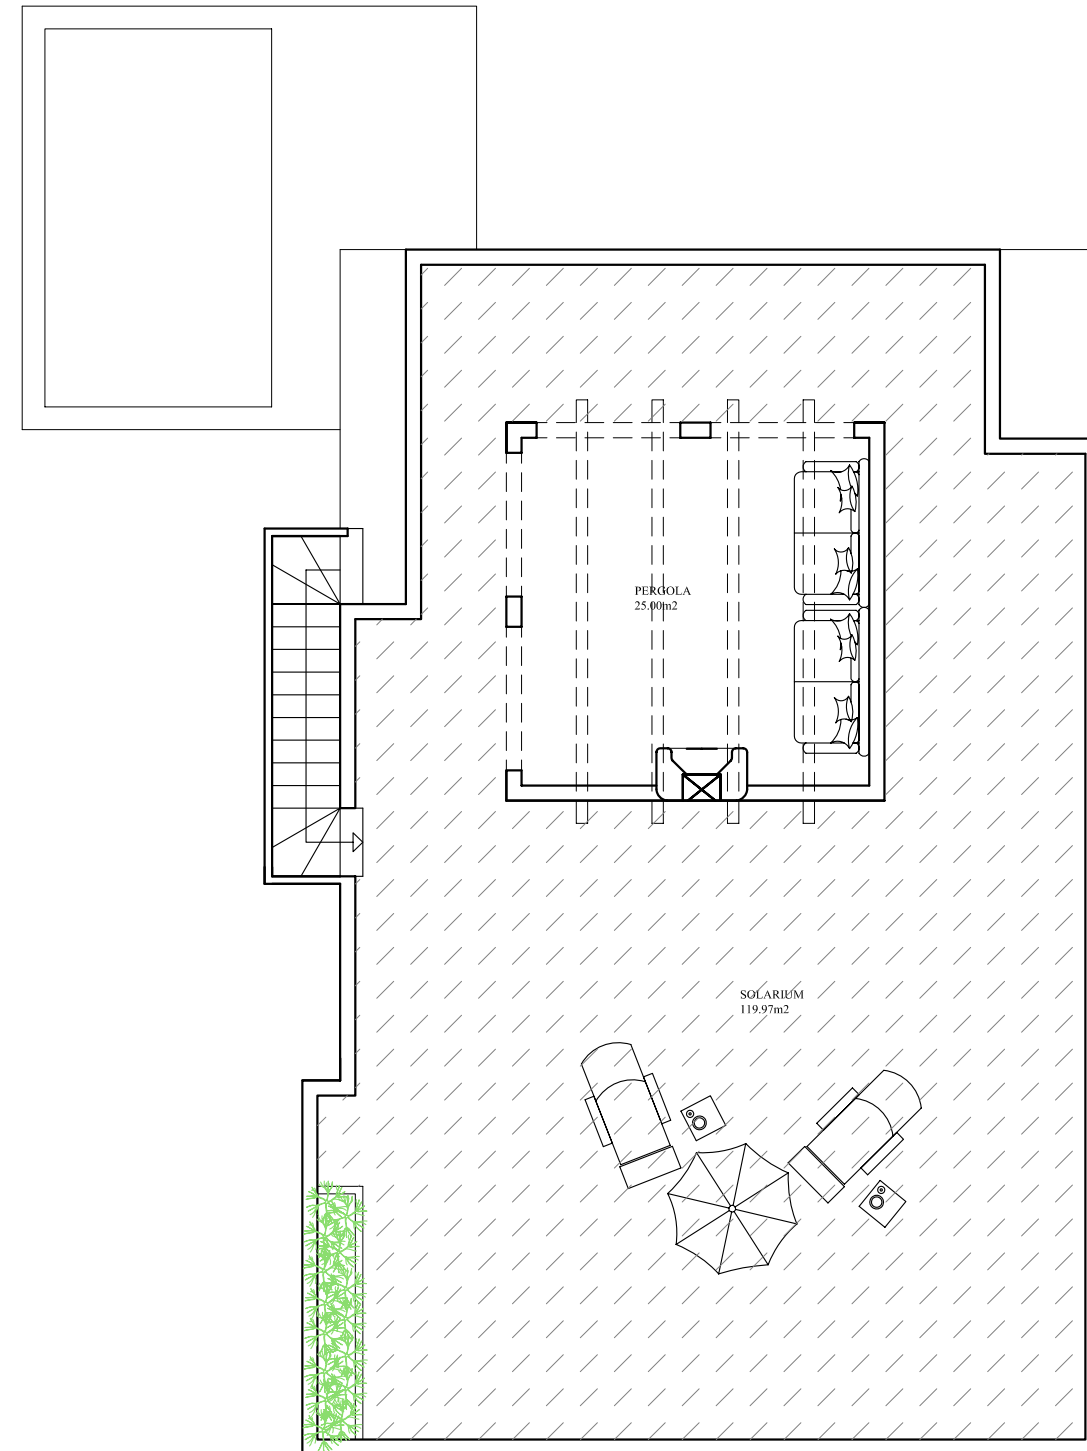

GROUND FLOOR

ROOFTOP SOLARIUM

VVT 11 VILLA Type D "Lotus"				
Total	Porch	Pergola	Terrace	Solarium
122,19	27.81	25.00	17.98	119.97